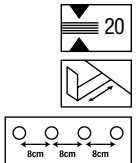

4-hole Range

Value Economy 4-Hole Punch

- Ideal for low capacity four-hole punching
- Includes both a paper measuring guide and confetti tray
- 12 sheet capacity with 80 gsm paper

08309 Black

410

Four-Hole Perforator

- Four-hole perforator for all European standard A4 papers
- Single-piece handle and base for superior operation
- Medium duty office perforator comes complete with fixed measuring guide and confetti tray
- 16 sheet capacity with 80 gsm paper

2100097 Red • 08907 Black

Fixed Four-Hole Punch

- Fixed four-hole perforator ideal for medium application uses
- 20 sheet capacity with 80 gsm paper
- Paper measuring guide for accuracy
- Complete with confetti tray

08227 Black

400

Four Hole Perforator

- Solid fixed four-hole perforator for all European standard A4 papers
- Unique single-piece ensures ease of use
- Handle hold-down device for easy storage
- Fixed paper measuring guide
- 25 sheet capacity with 80 gsm paper

2100088 Red • 20121565 Blue • 08908 Black

Adjustable Four-hole Punch

- All four of the pins are adjustable to suit special ring mechanisms
- 6 sheet capacity with 80 gsm paper
- Removable confetti tray

08225 Black

420

Four-hole Adjustable Punch

- Powerful aluminium die-cast construction makes this machine extremely strong, yet light
- 30 sheet capacity with 80 gsm paper
- Four fully adjustable punch heads give an infinite variety of punching positions

2100085 Red • 08909 Black