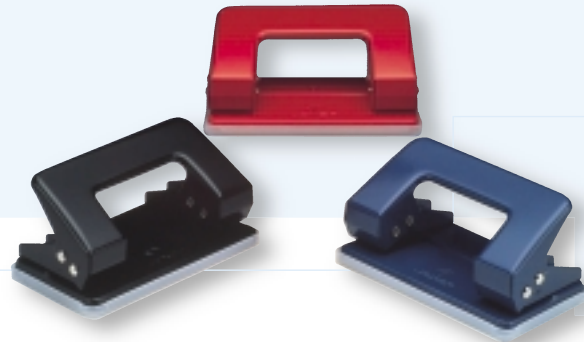

Single Hole Punch

- Designed to fit pocket/briefcase
- 8 sheet capacity with 80 gsm paper
- Available in assorted pack of red, blue & black

08203 Assorted

Student Punch

- Small and stylish makes it ideal for home, school or small offices
- 8 sheet capacity with 80 gsm paper
- Removable confetti tray
- For two-hole punching

08202BK Black • 62061 Assorted