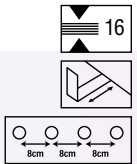

Four-Hole Perforator

- Four-hole perforator for all European standard A4 papers
- Single-piece handle and base for superior operation
- Medium duty office perforator comes complete with fixed measuring guide and confetti tray
- 16 sheet capacity with 80 gsm paper

2100097 Red • 08907 Black