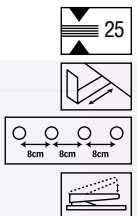

Four Hole Perforator

- Solid fixed four-hole perforator for all European standard A4 papers
- Unique single-piece ensures ease of use
- Handle hold-down device for easy storage
- Fixed paper measuring guide
- 25 sheet capacity with 80 gsm paper

2100088 Red • 20121565 Blue • 08908 Black