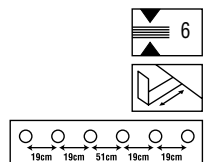

20320050 No.1 Eyelets - 4.7mm diameter x 3.2mm length

20320051 No.2 Eyelets - 4.7mm diameter x 4.2mm length

20320052 No.3 Eyelets - 4.7mm diameter x 5.5mm length

Maxi Punch

- A powerful two-hole punch
- Ideal for most heavy duty applications
- Paper guide for accuracy
- 50 sheet capacity with 80 gsm paper
- Complete with confetti tray

20121529 Blue/Grey

20121566 Cutter Kit (not illustrated)

2310

3-Hole Perforator

- For American standard 3-hole punching
- Adjustable paper measuring guide for accuracy
- 12 sheet capacity with 80 gsm paper

20121186 Black

610

Six-Hole Personal Organiser Perforator

- Compatible with most six-hole organiser mechanisms
- Stylish perforator comes complete with adjustable paper measuring guide
- Removable confetti tray
- 6 sheet capacity with 80 gsm paper