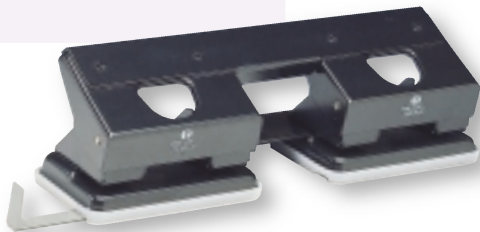

Fixed Four-Hole Punch

- Fixed four-hole perforator ideal for medium application uses
- 20 sheet capacity with 80 gsm paper
- Paper measuring guide for accuracy
- Complete with confetti tray

08227 Black

400

Four Hole Perforator

- Solid fixed four-hole perforator for all European standard A4 papers
- Unique single-piece ensures ease of use
- Handle hold-down device for easy storage
- Fixed paper measuring guide
- 25 sheet capacity with 80 gsm paper