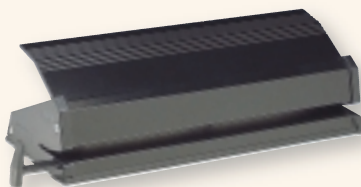

3-Hole Perforator