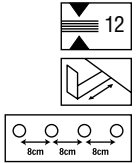

20121186 Black

610

Six-Hole Personal Organiser Perforator

- Compatible with most six-hole organiser mechanisms
- Stylish perforator comes complete with adjustable paper measuring guide
- Removable confetti tray
- 6 sheet capacity with 80 gsm paper

20121185 Black

4-hole Range

Value Economy 4-Hole Punch

- Ideal for low capacity four-hole punching
- Includes both a paper measuring guide and confetti tray
- 12 sheet capacity with 80 gsm paper

08309 Black