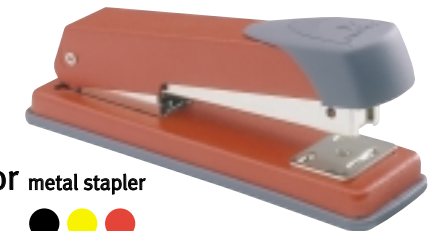

With plenty of style, the Gazelle is sculpted to perfectly fit the hand. Integral metal strengthening provides durability, while a soft-feel non-slip rubber base pad and nameplate, both help keep it on your desk. The unique enhanced mechanism, together with a staple remover, provides superior performance.

Gemini

● ● ●

Complete with staple remover, this quality plastic stapler now has a soft-feel rubber base pad as well as an auto load mechanism, providing excellent value for money.

Sirius

● ● ●

Like the Gemini, the Sirius provides excellent value for money and with it holding twice as many staples, it's ideal for frequent users.

Taurus premium stapler

● ● ● ● ● ● ● 7 years guarantee

The robust looking Taurus is a pleasure to use and is designed for frequent users as it holds twice as many staples as the Gazelle. With all the features of the Gazelle it adds a touch of style to the modern working environment.

Meteor metal stapler

● ● ●

The Meteor is a neat but tough all-metal stapler with a soft-feel rubber base, providing the ideal solution for budget stapling.

Matador premium metal stapler

● ● ● ● ● ● ● 10 years guarantee