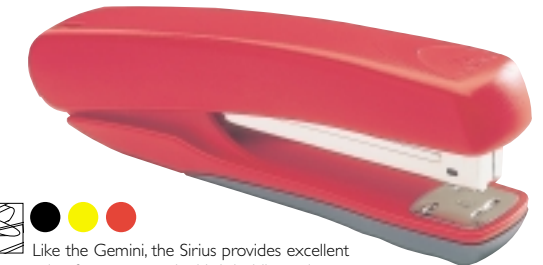

With plenty of style, the Gazelle is sculpted to perfectly fit the hand. Integral metal strengthening provides durability, while a soft-feel non-slip rubber base pad and nameplate, both help keep it on your desk. The unique enhanced mechanism, together with a staple remover, provides superior performance.

Gemini

● ● ●

Complete with staple remover, this quality plastic stapler now has a soft-feel rubber base pad as well as an auto load mechanism, providing excellent value for money.

Sirius

● ● ●

Like the Gemini, the Sirius provides excellent value for money and with it holding twice as many staples, it's ideal for frequent users.