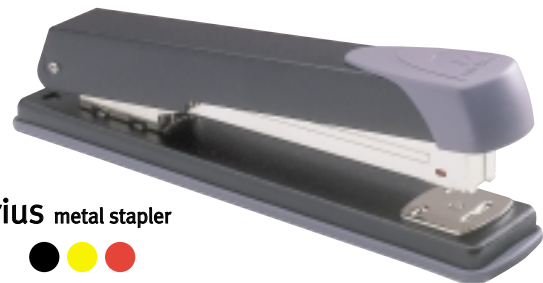

With plenty of style, the Gazelle is sculpted to perfectly fit the hand. Integral metal strengthening provides durability, while a soft-feel non-slip rubber base pad and nameplate, both help keep it on your desk. The unique enhanced mechanism, together with a staple remover, provides superior performance.

Gemini

● ● ●

Complete with staple remover, this quality plastic stapler now has a soft-feel rubber base pad as well as an auto load mechanism, providing excellent value for money.

Sirius

● ● ●

Like the Gemini, the Sirius provides excellent value for money and with it holding twice as many staples, it's ideal for frequent users.

Meteor metal stapler

● ● ●

The Meteor is a neat but tough all-metal stapler with a soft-feel rubber base, providing the ideal solution for budget stapling.

Matador premium metal stapler

● ● ● ● ● ● ● 10 years guarantee

Already the market leader, the Matador is now even more stylish. New features include a nameplate and useful staple storage compartment. Its all-metal construction will give years of trouble free stapling.