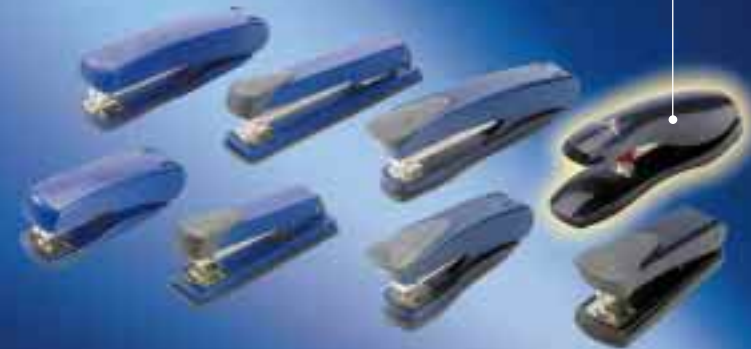

Paper Depth guide

The Ulyssey has a unique paper depth guide to enable uniform stapling.

Effortless

The Ulyssey's leverage design reduces the stapling force required by 30% compared to competitors staplers. Plus, its curved shape improves comfort, grip and power.

Affordable

The Ulyssey is a premium stylish metal stapler which will meet all your desktop stapling needs at an affordable price.

Staple compatibility

The Ulyssey takes standard Rexel 26/6 (No.56) and Rexel 24/6 (No.16) staples.

Compact

Compact and uniquely styled, the Ulyssey is the ultimate desktop stapler.

non-slip base

The Ulyssey is equipped with a full length non-slip rubber base, to ensure good traction when stapling.

Top of the Range

The Ulyssey stapler is the premium choice in the Rexel 56 Range of stapling machines.

Product code	Item	Qty	Length	Width	Depth	Weight
2100556	Ulyssey Stapler	1	182mm	50mm	60mm	0.40kg
2100559	Ulyssey clam pack	1	196mm	140mm	42mm	0.50kg